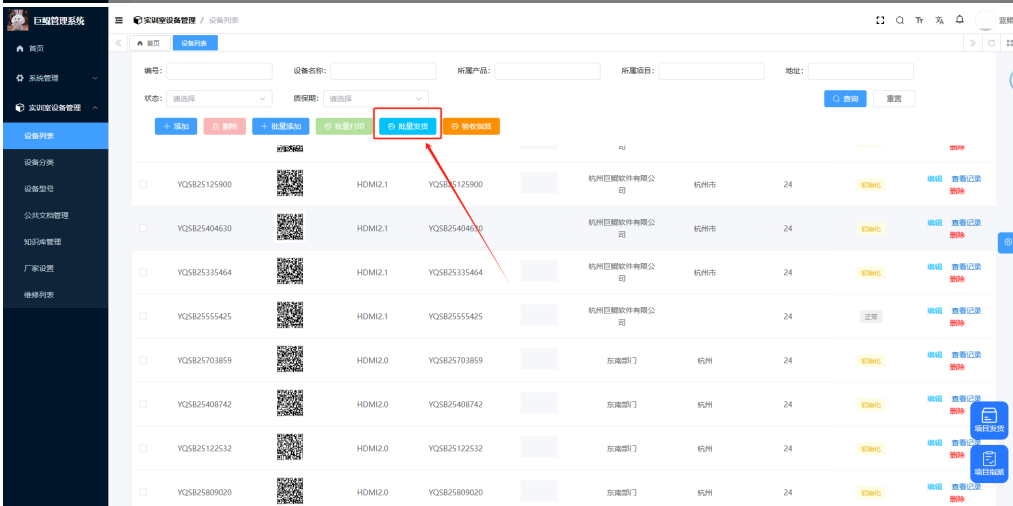

1 => =>

- 2.
- 3.
- •
- •
- 1.