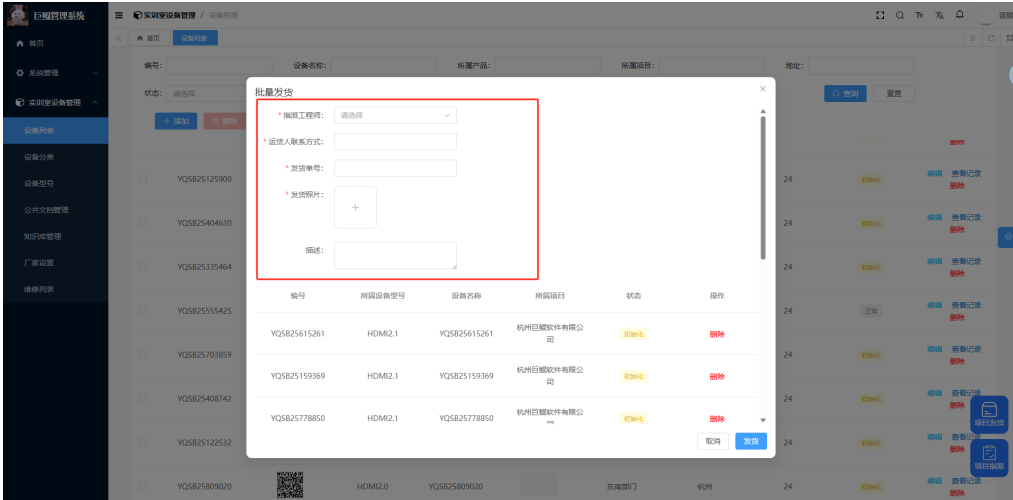

1 => =>

- 2.
- 3.
- •
- •
- 1.