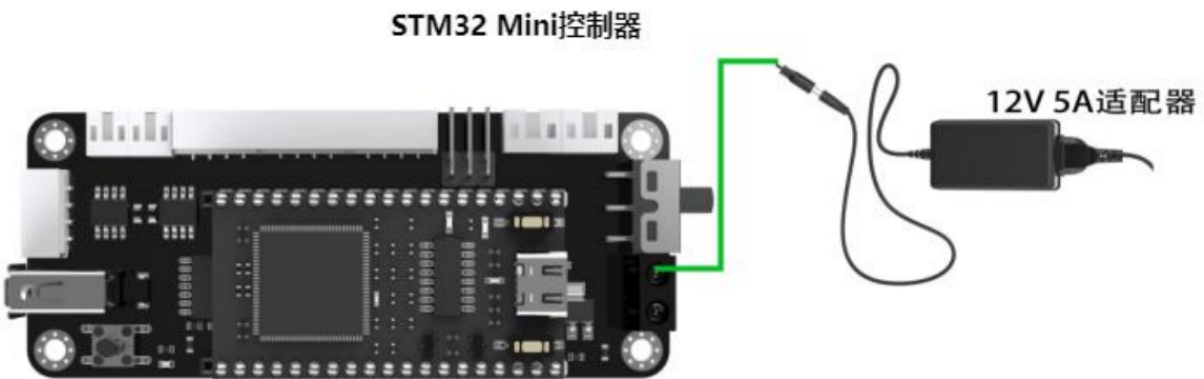

1.

1 Jetson Orin Nano Jetson Orin NX 19V/2.37A 12V/5A STM32

1 19V

2 32 12V

- 2
- 3
- 4
- 5
- 6
- 7

2.

1) "ON"

2) 25~35S , LED LED1
ROS ROS

Jetson Nano/Jetson Orin Nano/Jetson Orin NX LED